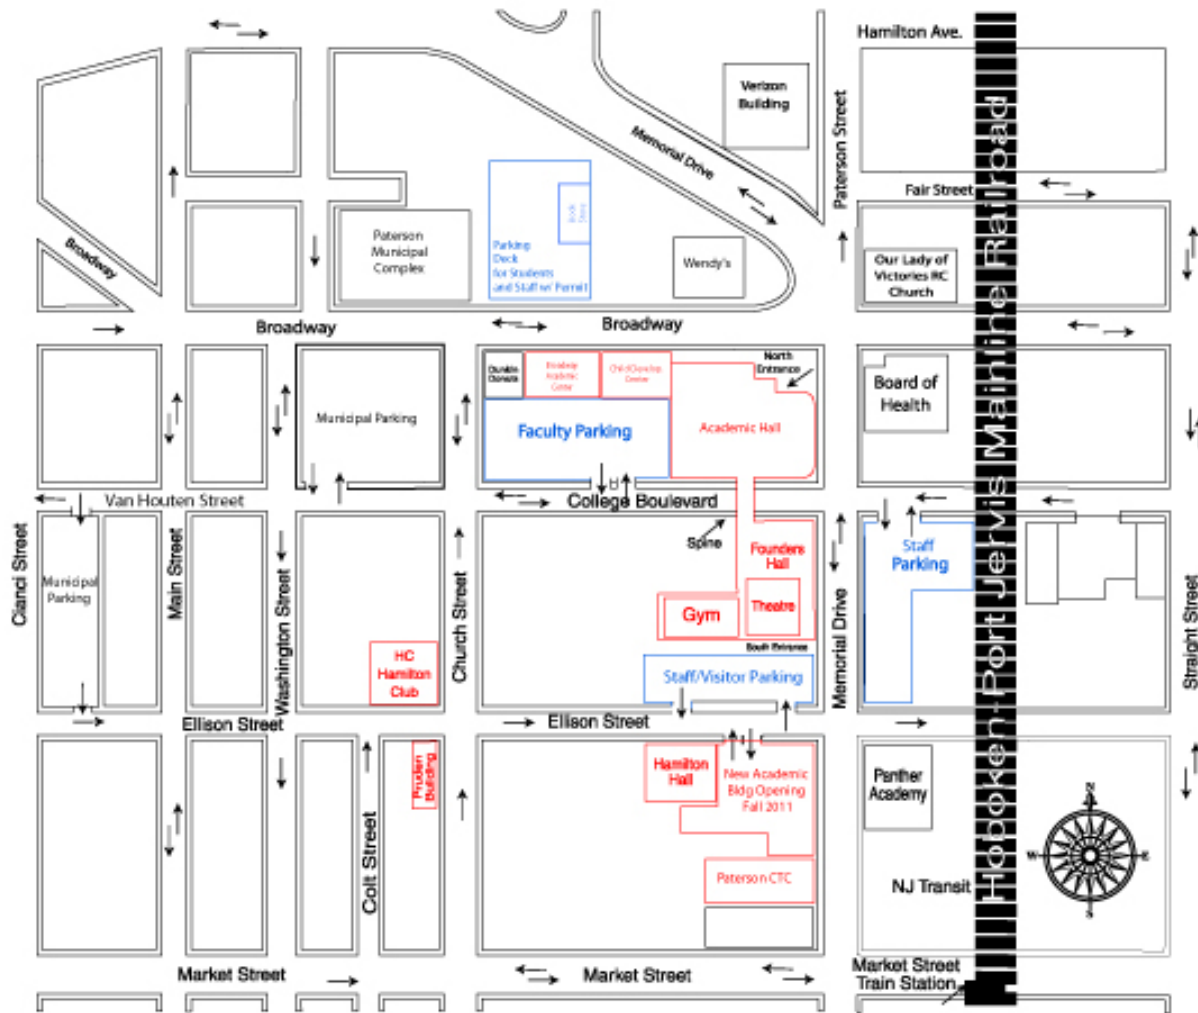

Passaic County Community College Campus Map - Paterson

Building	Location Code	
Academic Hall	ACAD	Admissions, Financial Aic, Bursar, Registrar, Broadway Gallery, Cafeteria, Paterson Room, Library and classrooms. The Childcare Center is on the first level and can only be accessed from Broadway. <i>Room numbers in this building are preceded by "A"</i>
Founder's Hall	FH	Gym, Theater, Spine, Presidents Office and classrooms. <i>Room numbers in this building are preceded by "E" or "S"</i>
Hamilton Hall	HAML	Computer & Information Science Department Office, Administration Office, Computer Labs and classrooms. <i>Room numbers in this building are preceded by "H"</i>
Hamilton Club	HC	Cultural Affairs, Institutional Advancement, Continuing Education, Conference Rooms. <i>Room numbers in this building are preceded by "HC"</i>
Broadway Academic Center	BWY	Continuing Education, Music Practice Rooms and classrooms. <i>Room numbers in this building are preceded by "B"</i>
Paterson Community Technology Center	CTC	Urban Consortium, Instructional and Multimedia Labs <i>Room numbers in this building are preceded by "C"</i>
Pruden Building	PRU	Math Department and classrooms. <i>Room numbers in this building are preceded by "U"</i>
Panther Academy	PAN	A Paterson High School used by PCCC for evening and Saturday classes <i>Room numbers in this building are preceded by "Z"</i>